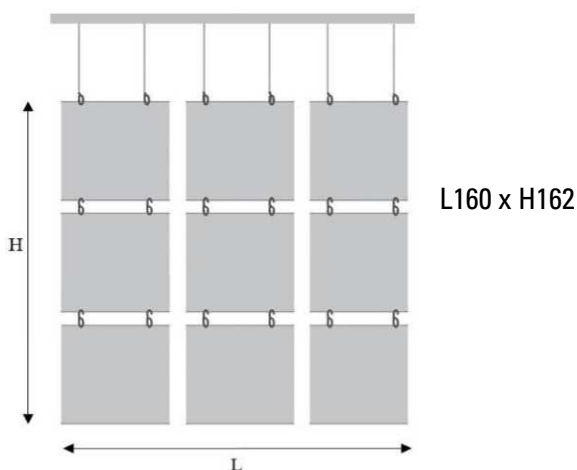

- Dimensions in cm*

*Please contact us to see the different combinations.